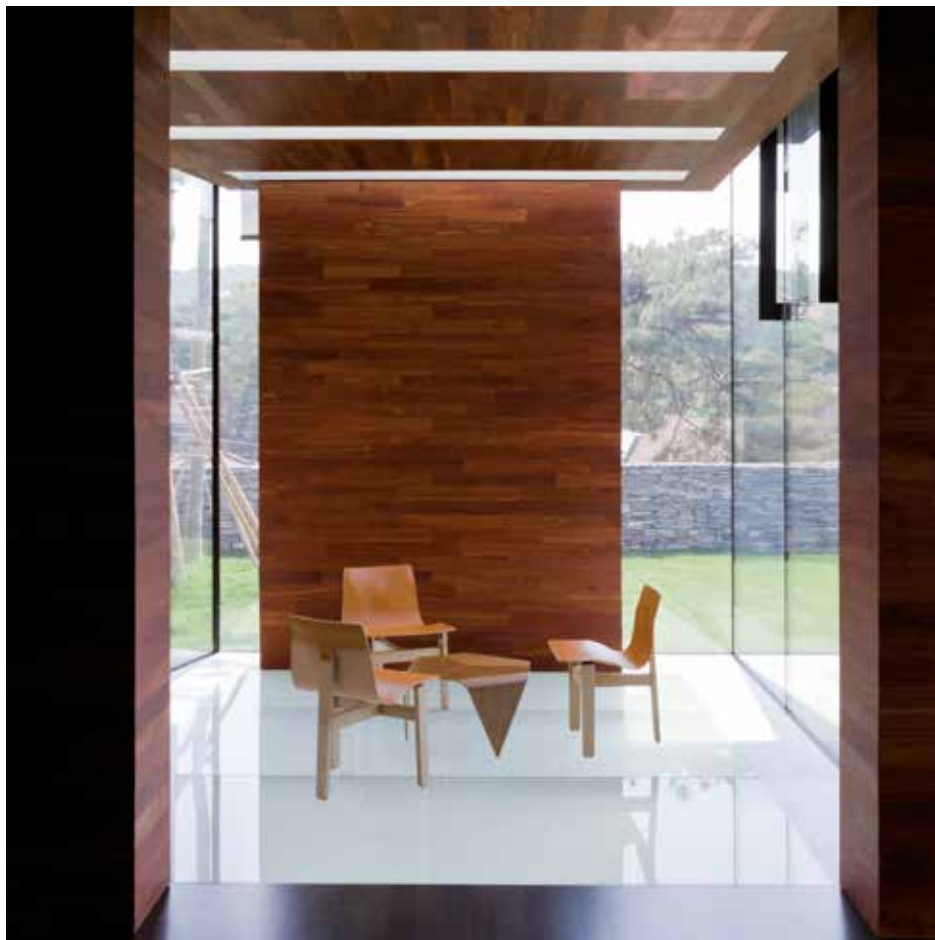

Daeyang gallery and house, Luogo: Seoul, Corea, Prodotti: Listone Giordano 90, Rovere Noir, Cabreuva Vermehla produzione dedicata, Architetto: Steven Holl Architects, Superficie: 1760 mq, Anno: 2012

Daeyang gallery and house, Place: Seoul, Korea, Products: Listone Giordano 90, Oak Noir, Cabreuva Vermehla customized production, Architect: Steven Holl Architects, Surface: 1760 mq, Year: 2012