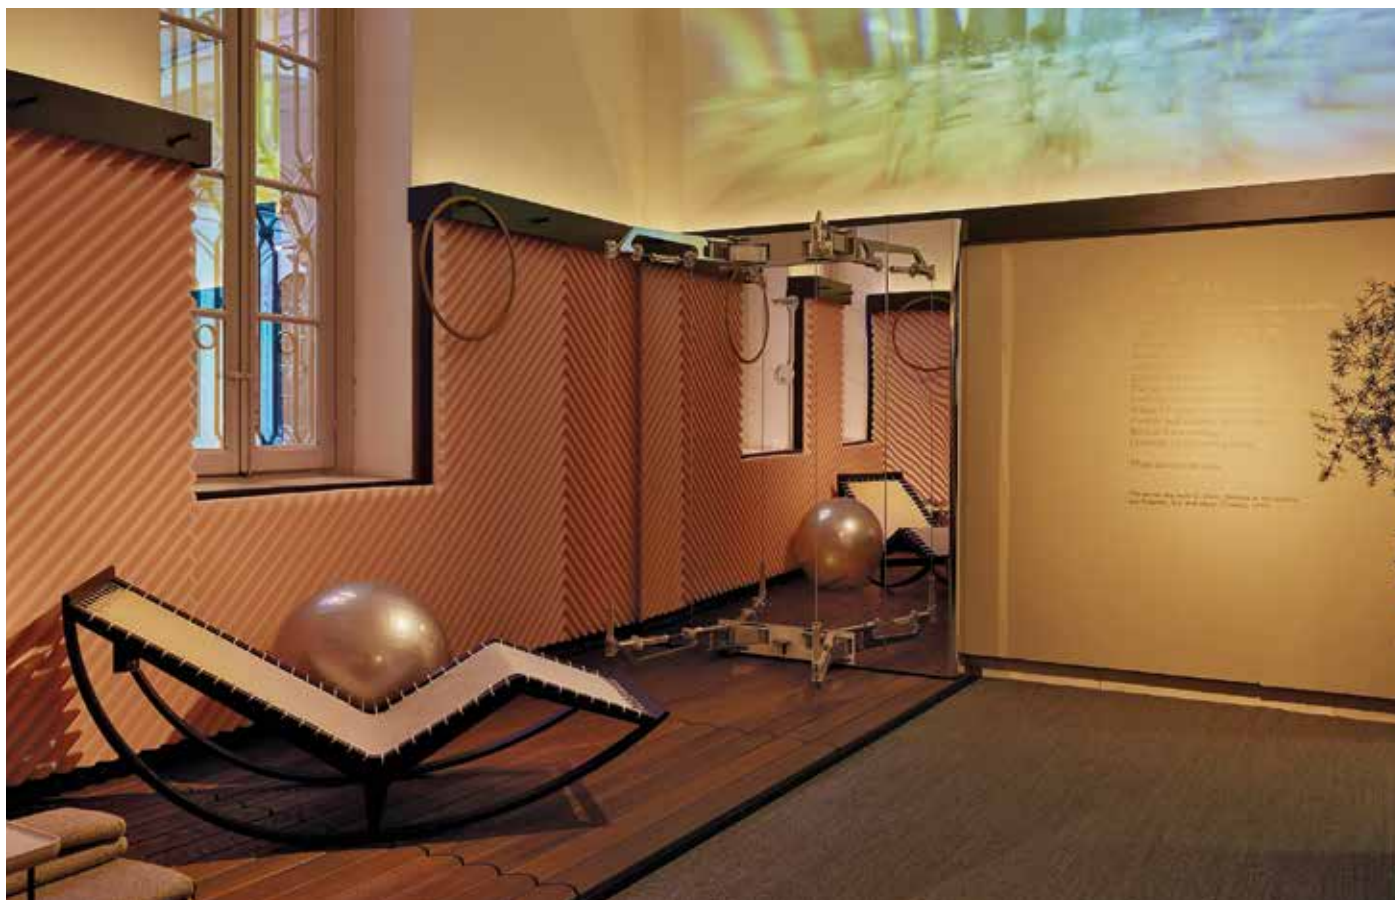

The know-how of Listone Giordano R&D in collaboration with architects and designers has created an innovative flooring system that responds to the needs from the design world for uniqueness and personalization. These most experimental collections offer a new way of thinking and experiencing innovative horizontal interior solutions with strong visual and chromatic impact, combining the tradition and culture of wood with revolutionary technologies. The creation of customized and futuristic

environments according to the creativity and visionary concepts of international architects and design studios expands to create surprising and elegant customized solutions.

Listone Giordano Contract cutting-edge collection is the dedicated framework by which the extensive experience of the wood industry and specific technical knowledge can be successfully combined.

[Elle Decor Grand Hotel](#), Luogo: Milan, Prodotto: Biscuit Decking, Progetto: Stanzas di Patricia Urquiola, Anno: 2016

[Elle Decor Grand Hotel](#), Place: Milan, Product: Biscuit Decking, Project: Stanzas by Patricia Urquiola, Year: 2016

Photo credit Matteo Imbriani